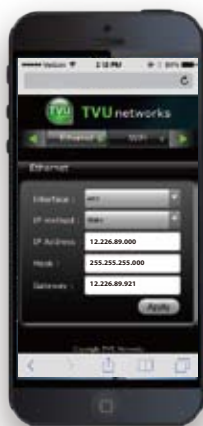

Supports TVU Social

In conjunction with TVU Anywhere, broadcasters in the field can post captured still images from TVUPack's live video stream automatically to their Twitter or Facebook account with just the push of a button.