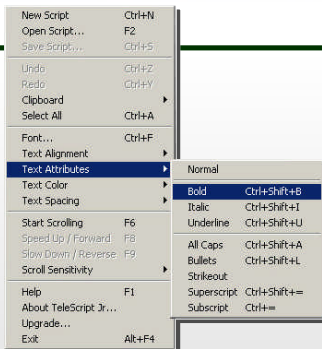

Simple and Intuitive Interface

All of the functions available in **TeleScript JR** are just a right-click away, with no cluttered or complicated toolbars and buttons to slow you down. Plus all of the commands have an associated keyboard shortcut -- a powerful feature for advanced users.