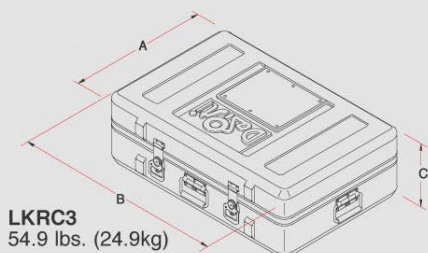

MOD. No. **LKRC3**

2 COSMOBEAM 2000 W KIT

LKRC3/FC:
Flight Case version

LKF1:ABS Case version

LKRC3
54.9 lbs. (24.9kg)

LKRC3/FC
51.3 lbs. (23.3kg)

Mod. No. LKRC3 (Dimensions: A=20" B=42" C=10")
2 X COSMOBEAM 2000 W Kit, includes:

- 2 X Cosmobeam 2000 W, Focusable Open Face (RC200)
- 2 X Accessory Holders (RC 201)
- 2 X Barndoors with wireguards (RC 202/R)
- 1 X Four piece scrim set (MX10)
- 2 X Stands (DGP A625B)
- 1 X Case (40), Compact Case with recessed wheels

Mod. No. LKRC3/FC (Dimensions: A=18" B=36" C=11")
SAME KIT WITH SUBSTITUTE FLY CASE
1 X Fly Case (FC 121638) w/o wheels.