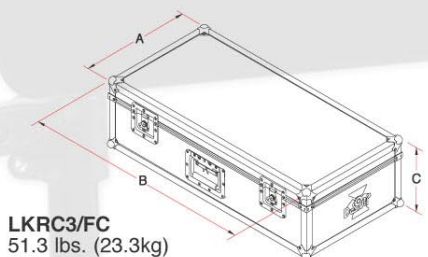

MOD. No. **LKRC3**

2 COSMOBEAM 2000 W KIT

LKRC3/FC:
Flight Case version

LKF1:ABS Case version

LKRC3
54.9 lbs. (24.9kg)

LKRC3/FC
51.3 lbs. (23.3kg)

Mod. No. LKRC3 (Dimensions: A=20" B=42" C=10")
2 X COSMOBEAM 2000 W Kit, includes:

- 2 X Cosmobeam 2000 W, Focusable Open Face (RC200)
- 2 X Accessory Holders (RC 201)
- 2 X Barndoors with wireguards (RC 202/R)
- 1 X Four piece scrim set (MX10)
- 2 X Stands (DGP A625B)
- 1 X Case (40), Compact Case with recessed wheels

Mod. No. LKRC3/FC (Dimensions: A=18" B=36" C=11")
SAME KIT WITH SUBSTITUTE FLY CASE
1 X Fly Case (FC 121638) w/o wheels.