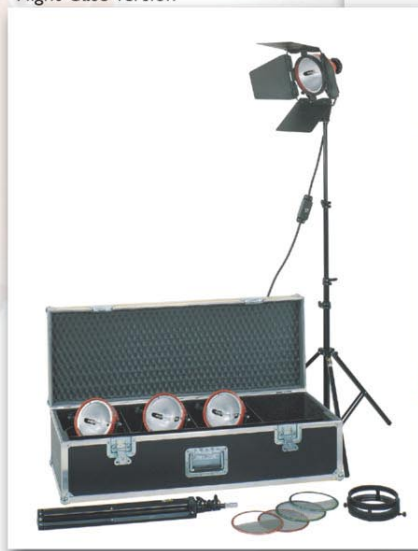

# MOD. No. **LKRC1** 4 COSMOBEAM 650 W OR 1000 W KIT

LKRC1/FC:  
Flight Case version

LKRC1: ABS Case version

**LKRC1**  
62.2 lbs. (28.2kg)

**LKRC1/FC**  
55.1 lbs. (25kg)

**Mod. No. LKRC1** (Dimensions: A=20" B=42" C=10")  
**4 X COSMOBEAM 650 W or 1000 W Kit, includes:**

- 4 X Cosmobeam 650W, Focusable Open Face (RC80F/A) or 1000W Focusable Open Face (RC100F/A)
- 4 X Accessory Holders (RC101)
- 4 X Barndoors with wireguards (RC103/R)
- 1 X Four Piece Scrim Set (MX 6.3)
- 4 X Stands (DGP-A620B)
- 1 X Case (40), Compact case with recessed wheels

**Mod. No. LKRC1/FC** (Dimensions: A=14" B=40" C=10")  
SAME KIT WITH SUBSTITUTE FLY CASE  
1 X Fly Case (FC 101638) w/o wheels.

- Cosmobeam 650 W can be exchanged with Cosmobeam 1000 W at no additional cost. Please specify when ordering.