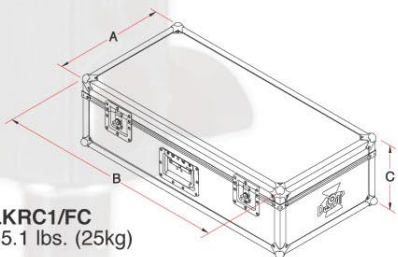

# MOD. No. **LKRC1** 4 COSMOBEAM 650 W OR 1000 W KIT

LKRC1/FC:  
Flight Case version

LKRC1: ABS Case version

**LKRC1**  
62.2 lbs. (28.2kg)

**LKRC1/FC**  
55.1 lbs. (25kg)

**Mod. No. LKRC1** (Dimensions: A=20" B=42" C=10")  
**4 X COSMOBEAM 650 W or 1000 W Kit, includes:**

- 4 X Cosmobeam 650W, Focusable Open Face (RC80F/A) or 1000W Focusable Open Face (RC100F/A)
- 4 X Accessory Holders (RC101)
- 4 X Barndoors with wireguards (RC103/R)
- 1 X Four Piece Scrim Set (MX 6.3)
- 4 X Stands (DGP-A620B)
- 1 X Case (40), Compact case with recessed wheels

**Mod. No. LKRC1/FC** (Dimensions: A=14" B=40" C=10")  
SAME KIT WITH SUBSTITUTE FLY CASE  
1 X Fly Case (FC 101638) w/o wheels.

- Cosmobeam 650 W can be exchanged with Cosmobeam 1000 W at no additional cost. Please specify when ordering.