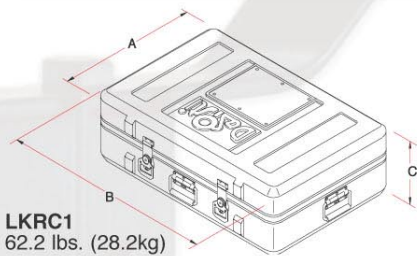

# MOD. No. **LKRC1** 4 COSMOBEAM 650 W OR 1000 W KIT

LKRC1/FC:  
Flight Case version

LKRC1: ABS Case version

**LKRC1**  
62.2 lbs. (28.2kg)

**LKRC1/FC**  
55.1 lbs. (25kg)

**Mod. No. LKRC1** (Dimensions: A=20" B=42" C=10")  
**4 X COSMOBEAM 650 W or 1000 W Kit, includes:**

- 4 X Cosmobeam 650W, Focusable Open Face (RC80F/A) or 1000W Focusable Open Face (RC100F/A)
- 4 X Accessory Holders (RC101)
- 4 X Barndoors with wireguards (RC103/R)
- 1 X Four Piece Scrim Set (MX 6.3)
- 4 X Stands (DGP-A620B)
- 1 X Case (40), Compact case with recessed wheels

**Mod. No. LKRC1/FC** (Dimensions: A=14" B=40" C=10")  
SAME KIT WITH SUBSTITUTE FLY CASE  
1 X Fly Case (FC 101638) w/o wheels.

- Cosmobeam 650 W can be exchanged with Cosmobeam 1000 W at no additional cost. Please specify when ordering.