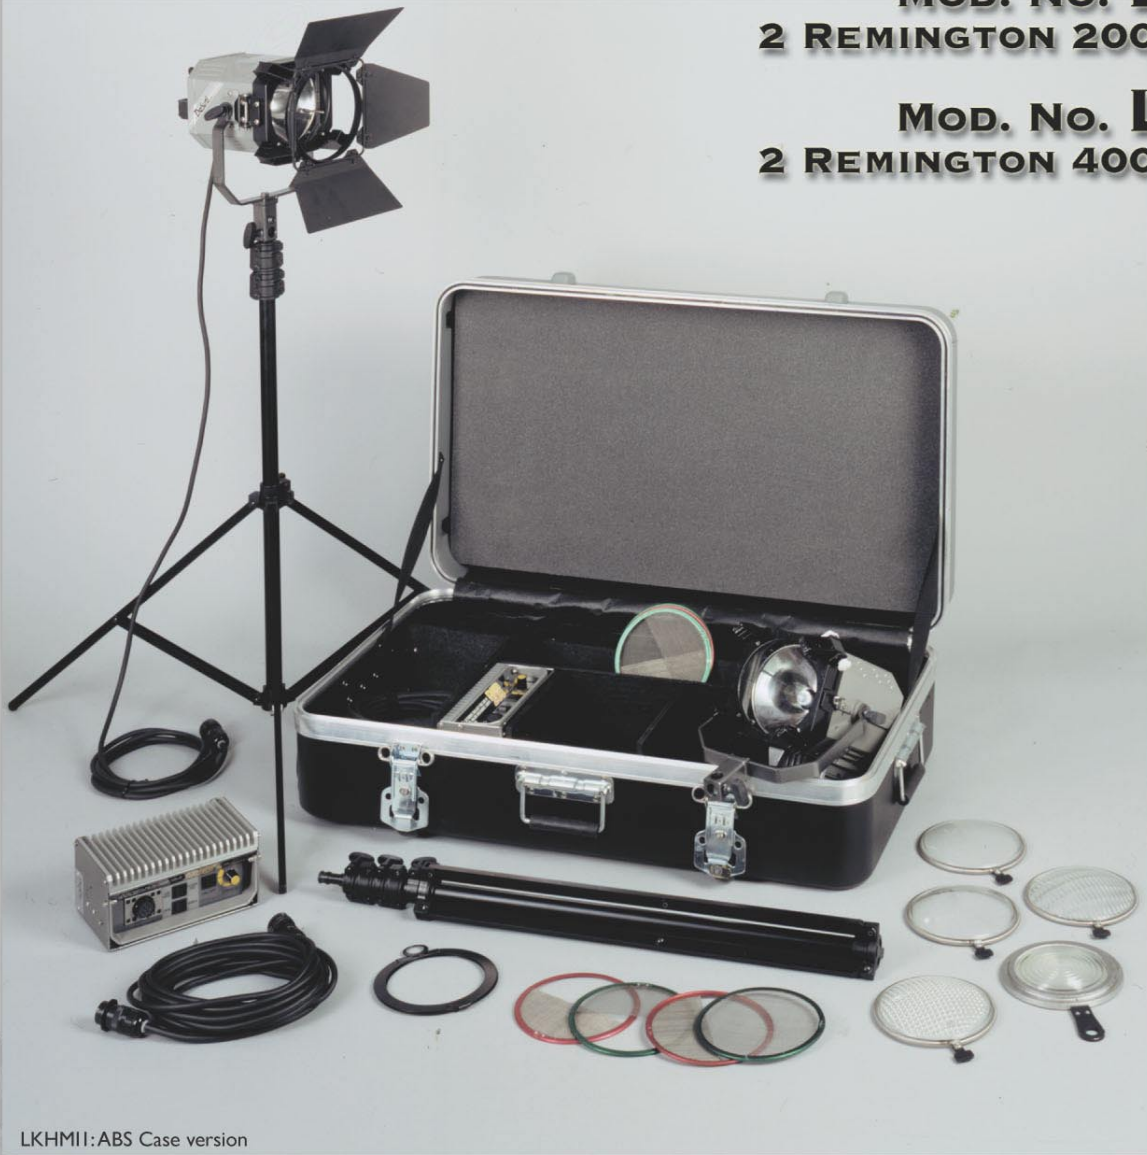

MOD. No. LKHM12
2 REMINGTON 200 W PARS KIT

MOD. No. LKHM13
2 REMINGTON 400 W PARS KIT

LKHM12: ABS Case version

Mod. No. LKHM12 (Dimensions: A=20" B=32" C=10")
2 X REMINGTON 200 W Pars KIT, includes:

- 2 X Remington 200 W (2300) M.O. Stainless Steel PARS with 12' cable
- 2 X Four Leaf Barndoors (2206.100)
- 2 X Colorframes (2207.100)
- 2 X Four Piece Scrim Set (2209.100)
- 2 X Cable Head to Ballast 200/400W, 25' (2208.200)
- 2 X A.C. DEB 200W Flicker free electronic ballast (2495.100)
- 1 X Set of 5 lenses (2305.200) with ring and handle, TYPES:
 - VNSP - NSP - MF - XWF - Frosted Fresnel
- 2 X MSR 200W/HR Lamp.
- 2 X Stands (DGP-A620B)
- 1 X Case (32), Compact case with recessed wheels

Mod. No. LKHM13
2 X REMINGTON 400 W Pars KIT, includes:

- 2 X Remington 400 W (2302) M.O. Stainless Steel PARS with 12' cable
- 2 X Four Leaf Barndoors (2206.100)
- 2 X Colorframes (2207.100)
- 2 X Four Piece Scrim Set (2209.100)
- 2 X Cable Head to Ballast 200/400W, 25' (2208.200)
- 2 X A.C. DEB 200/400W Dual Power Flicker free electronic ballast (2475.100)
- 1 X Set of 5 lenses (2305.200) with ring and handle, TYPES:
 - VNSP - NSP - MF - XWF - Frosted Fresnel
- 2 X MSR 400 W/HR Lamp.
- 2 X Stands (DGP-A620B)
- 1 X Case (32), Compact case with recessed wheels