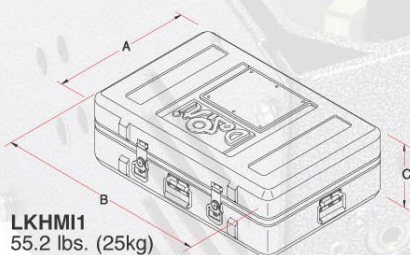

**MOD. NO. LKHM11**  
**2 REMBRANDT PICCOLO**  
**200 W FRESNELS KIT**

LKHM11: ABS Case version

**Mod. No. LKHM11** (Dimensions: A=20" B=32" C=10")  
**2 REMBRANDT PICCOLO 200 W Fresnels Kit, includes:**

- 2 X Rembrandt Piccolo 200 W (2490) M.O. Stainless Steel Fresnel with 12' cable
- 2 X Four Leaf Barndoors (306.100)
- 2 X Colorframes (307.100)
- 2 X Stainless Steel Scrim Sets (309.100)
- 2 X Cable Head to Ballast 200/400W, 25' (2208.200)
- 2 X A.C. DEB 200 W Flicker free electronic ballast (2495.100)
- 2 X MSR 200 W/HR Lamp.
- 2 X Stands (DGP-A620B)
- 1 X Case (32), Compact case with recessed wheels