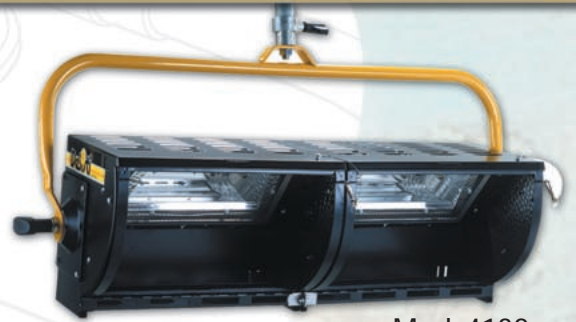

Mod. 4132

Multipin versions available on request