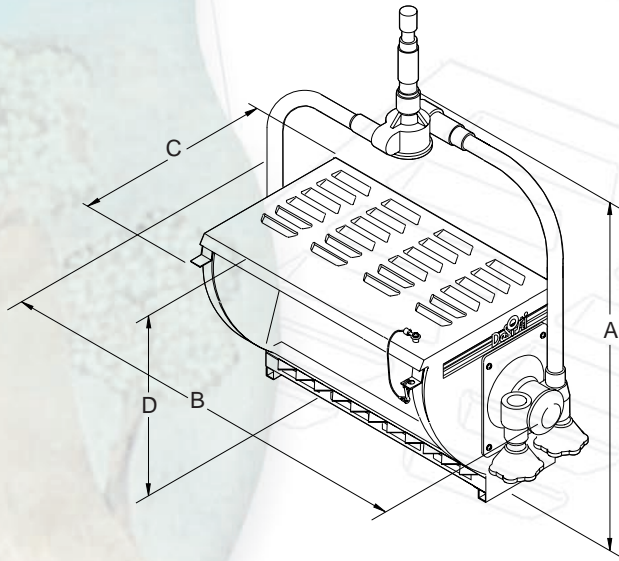

# GIOTTO "OVER HEAD CYC LIGHTS"

Mod. 4140

## DIMENSIONS & WEIGHTS

M.O. Versions		Inches				lbs.
Model	Model n°	A	B	C	D	
Giotto 1	4130	16.7	19.2	9.2	9.7	13.3
Giotto 2 Vertical	4131	24.8	19.2	12.7	19.4	22.8
Giotto 2 Horizontal	4132	16.7	34.0	12.7	19.4	23.2
Giotto 3	4133	16.7	44.1	9.2	9.7	33.1
Giotto 4 Square	4134	24.8	34.0	12.7	19.4	42.0
Giotto 4 Horizontal	4135	16.7	61.7	9.2	9.7	43.3

P.O. Versions		Inches				lbs.
Model	Model n°	A	B	C	D	
Giotto 1	4140	17.3	19.9	9.2	9.7	15.4
Giotto 2 Vertical	4141	25.4	19.9	12.7	19.4	25.4
Giotto 2 Horizontal	4142	17.3	33.6	12.7	19.4	24.5
Giotto 3	4143	17.3	43.5	9.2	9.7	35.5
Giotto 4 Square	4144	25.4	33.6	12.7	19.4	45.0
Giotto 4 Horizontal	4145	17.3	61.3	9.2	9.7	45.7