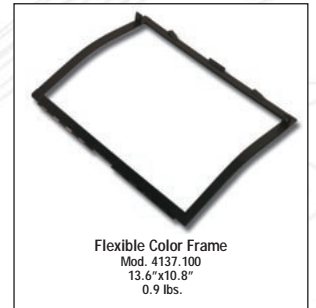

## DIMENSIONS & WEIGHTS

M.O. Versions		Inches				lbs.
Model	Model n°	A	B	C	D	
Giotto 1	4130	16.7	19.2	9.2	9.7	13.3
Giotto 2 Vertical	4131	24.8	19.2	12.7	19.4	22.8
Giotto 2 Horizontal	4132	16.7	34.0	12.7	19.4	23.2
Giotto 3	4133	16.7	44.1	9.2	9.7	33.1
Giotto 4 Square	4134	24.8	34.0	12.7	19.4	42.0
Giotto 4 Horizontal	4135	16.7	61.7	9.2	9.7	43.3

P.O. Versions		Inches				lbs.
Model	Model n°	A	B	C	D	
Giotto 1	4140	17.3	19.9	9.2	9.7	15.4
Giotto 2 Vertical	4141	25.4	19.9	12.7	19.4	25.4
Giotto 2 Horizontal	4142	17.3	33.6	12.7	19.4	24.5
Giotto 3	4143	17.3	43.5	9.2	9.7	35.5
Giotto 4 Square	4144	25.4	33.6	12.7	19.4	45.0
Giotto 4 Horizontal	4145	17.3	61.3	9.2	9.7	45.7