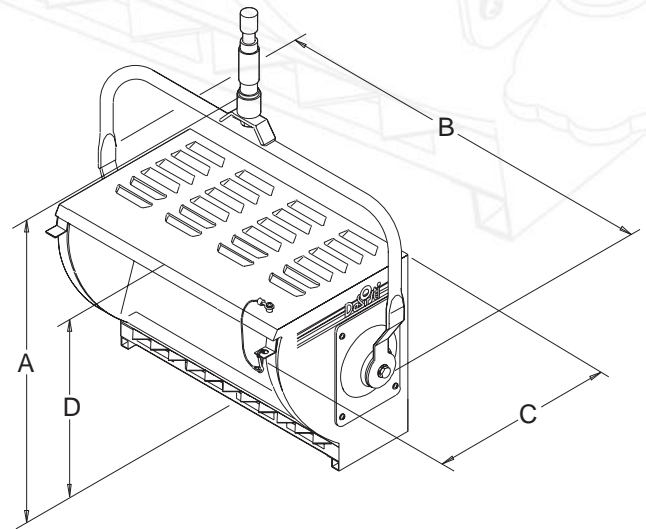

GIOTTO "OVER HEAD CYC LIGHTS"

DIMENSIONS & WEIGHTS

M.O. Versions		Inches				lbs.
Model	Model n°	A	B	C	D	
Giotto 1	4130	16.7	19.2	9.2	9.7	13.3
Giotto 2 Vertical	4131	24.8	19.2	12.7	19.4	22.8
Giotto 2 Horizontal	4132	16.7	34.0	12.7	19.4	23.2
Giotto 3	4133	16.7	44.1	9.2	9.7	33.1
Giotto 4 Square	4134	24.8	34.0	12.7	19.4	42.0
Giotto 4 Horizontal	4135	16.7	61.7	9.2	9.7	43.3

P.O. Versions		Inches				lbs.
Model	Model n°	A	B	C	D	
Giotto 1	4140	17.3	19.9	9.2	9.7	15.4
Giotto 2 Vertical	4141	25.4	19.9	12.7	19.4	25.4
Giotto 2 Horizontal	4142	17.3	33.6	12.7	19.4	24.5
Giotto 3	4143	17.3	43.5	9.2	9.7	35.5
Giotto 4 Square	4144	25.4	33.6	12.7	19.4	45.0
Giotto 4 Horizontal	4145	17.3	61.3	9.2	9.7	45.7