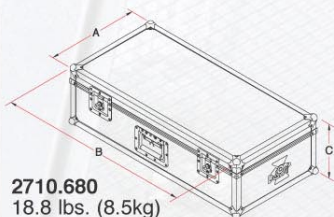

2710.680
18.8 lbs. (8.5kg)