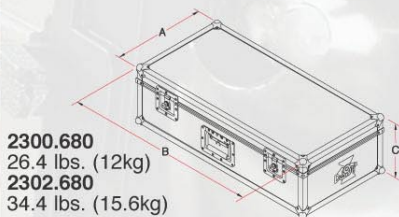

**MOD. No. 2300.680**  
**1 REMINGTON 200 W PAR KIT**

**MOD. No. 2302.680**  
**1 REMINGTON 400 W PAR KIT**

2300.680  
 26.4 lbs. (12kg)  
 2302.680  
 34.4 lbs. (15.6kg)

2300.680-2302.680

**Mod. No. 2300.680** (Dimensions: A=10" B=22" C=10")  
**1 X REMINGTON 200 W KIT, includes:**

**Mod. No. 2302.680** (Dimensions: A=10" B=27" C=10")  
**1 X REMINGTON 400 W KIT, includes:**

- 1 X Remington 400 W (2302) M.O. Stainless Steel PARS with 12' cable
- 1 X Four Leaf Barndoors (2206.100)
- 1 X Four Piece Scrim Set (2209.100)
- 1 X A.C. DEB 200/400 W Dual Power Flicker free electronic ballast (2475.100)
- 1 X Set of 5 lenses (2305.200) with ring and handle, TYPES:  
 - VNSP - NSP - MF - XWF - Frosted Fresnel
- 1 X MSR 400 W/HR Lamp.
- 1 X fly case for the complete kit (2307.180)