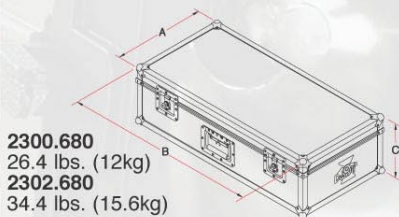

MOD. No. 2300.680
1 REMINGTON 200 W PAR KIT

MOD. No. 2302.680
1 REMINGTON 400 W PAR KIT

2300.680
 26.4 lbs. (12kg)
 2302.680
 34.4 lbs. (15.6kg)

2300.680-2302.680

Mod. No. 2300.680 (Dimensions: A=10" B=22" C=10")
1 X REMINGTON 200 W KIT, includes:

Mod. No. 2302.680 (Dimensions: A=10" B=27" C=10")
1 X REMINGTON 400 W KIT, includes:

- 1 X Remington 400 W (2302) M.O. Stainless Steel PARS with 12' cable
- 1 X Four Leaf Barndoors (2206.100)
- 1 X Four Piece Scrim Set (2209.100)
- 1 X A.C. DEB 200/400 W Dual Power Flicker free electronic ballast (2475.100)
- 1 X Set of 5 lenses (2305.200) with ring and handle, TYPES:
 - VNSP - NSP - MF - XWF - Frosted Fresnel
- 1 X MSR 400 W/HR Lamp.
- 1 X fly case for the complete kit (2307.180)