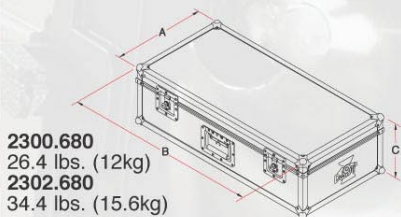

MOD. No. 2300.680
1 REMINGTON 200 W PAR KIT

MOD. No. 2302.680
1 REMINGTON 400 W PAR KIT

2300.680
 26.4 lbs. (12kg)
 2302.680
 34.4 lbs. (15.6kg)

2300.680-2302.680

Mod. No. 2300.680 (Dimensions: A=10" B=22" C=10")
1 X REMINGTON 200 W KIT, includes:

Mod. No. 2302.680 (Dimensions: A=10" B=27" C=10")
1 X REMINGTON 400 W KIT, includes:

- 1 X Remington 400 W (2302) M.O. Stainless Steel PARS with 12' cable
- 1 X Four Leaf Barndoors (2206.100)
- 1 X Four Piece Scrim Set (2209.100)
- 1 X A.C. DEB 200/400 W Dual Power Flicker free electronic ballast (2475.100)
- 1 X Set of 5 lenses (2305.200) with ring and handle, TYPES:
 - VNSP - NSP - MF - XWF - Frosted Fresnel
- 1 X MSR 400 W/HR Lamp.
- 1 X fly case for the complete kit (2307.180)